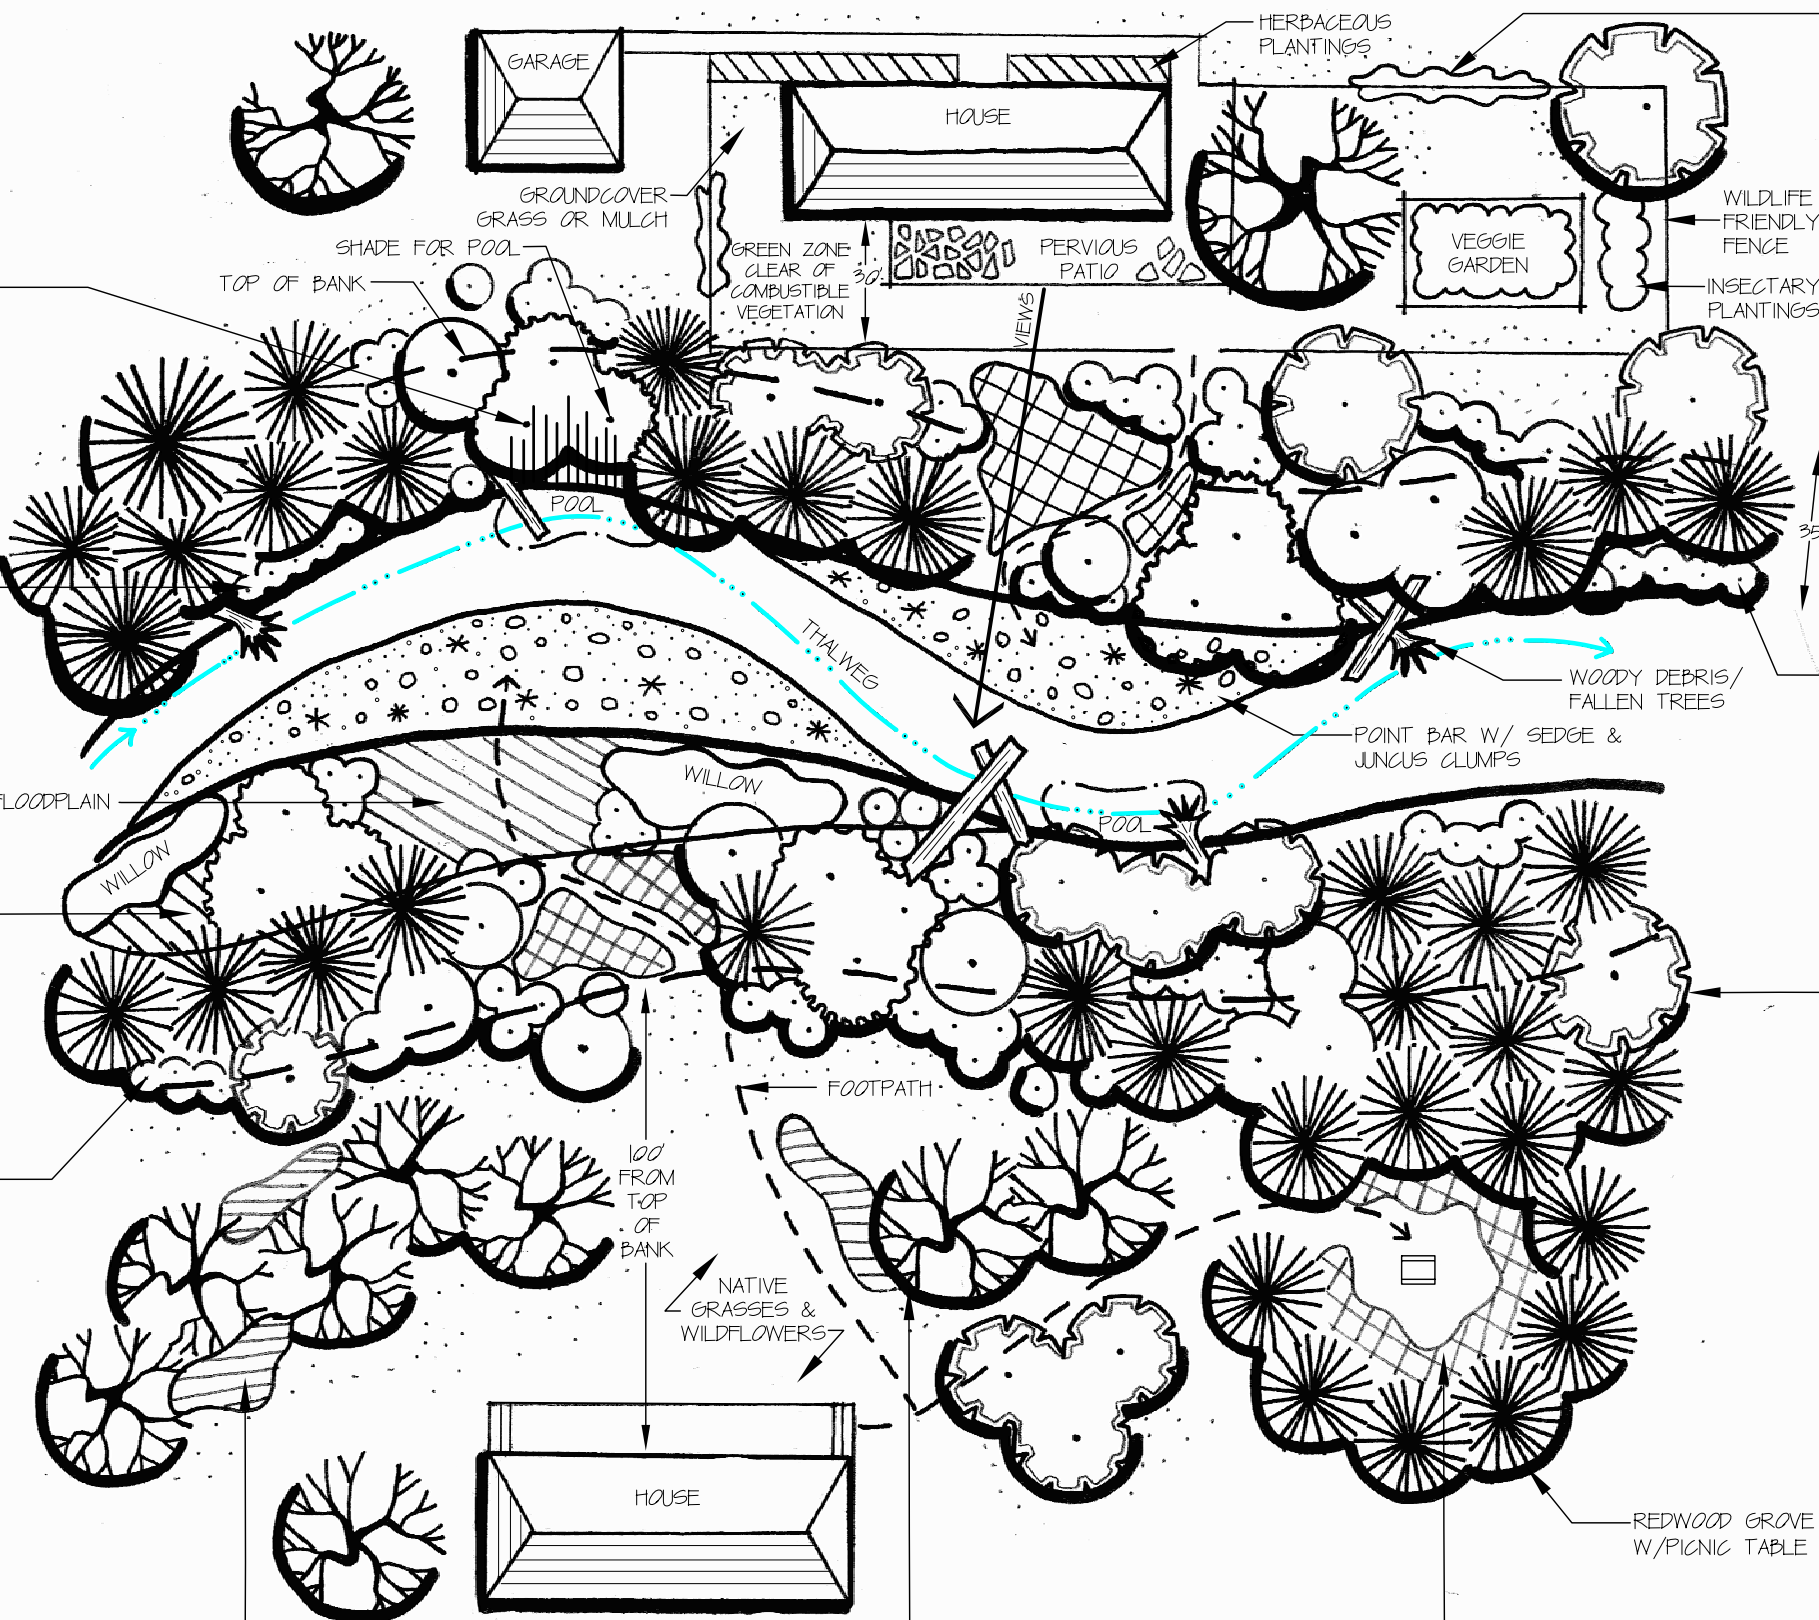

**SAN GERONIMO
SALMONID
ENHANCEMENT PLAN
PLANTING PLAN
CONCEPTUAL PLAN 1**

WHITE ALDER

CREeping SNOWBERRY

SOFT RUSH

RED-FLOWERING CURRANT

DOUGLAS IRIS

CA PIPEVINE

TWINBERRY

THIMBLEBERRY

BIG LEAF MAPLE

GIANT CHAIN FERN

LEGEND

-  COAST LIVE OAK/
TAN OAK
-  REDWOOD/
DOUG FIR
-  BIG LEAF MAPLE
-  OREGON ASH
-  WHITE ALDER
-  HAZLENUT
CURRANT
THIMBLEBERRY
SNOWBERRY
-  FLOODPLAIN W/
RUSH & SEDGE
-  WOOD ROSE, FERNS
& SNOWBERRY
-  CA ROSE
DOUGLAS IRIS

CA ROSE

COAST LIVE OAK

WOOD ROSE

SWORD FERN