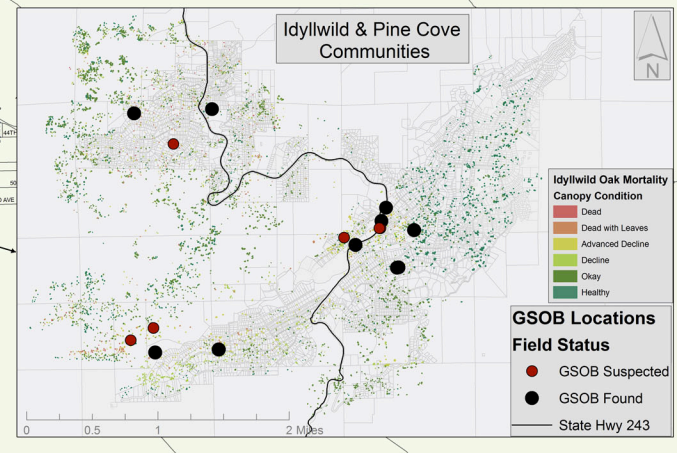

Oak Mortality

Idyllwild & Pine Cove Communities

1. **Idyllwild Oak Mortality Canopy Condition**
2. Dead
   - Dead with Leaves
   - Advanced Decline
   - Decline
   - Okay
   - Healthy
3. **GSOB Locations Field Status**
4. GSOB Suspected
   - GSOB Found
   - State Hwy 243