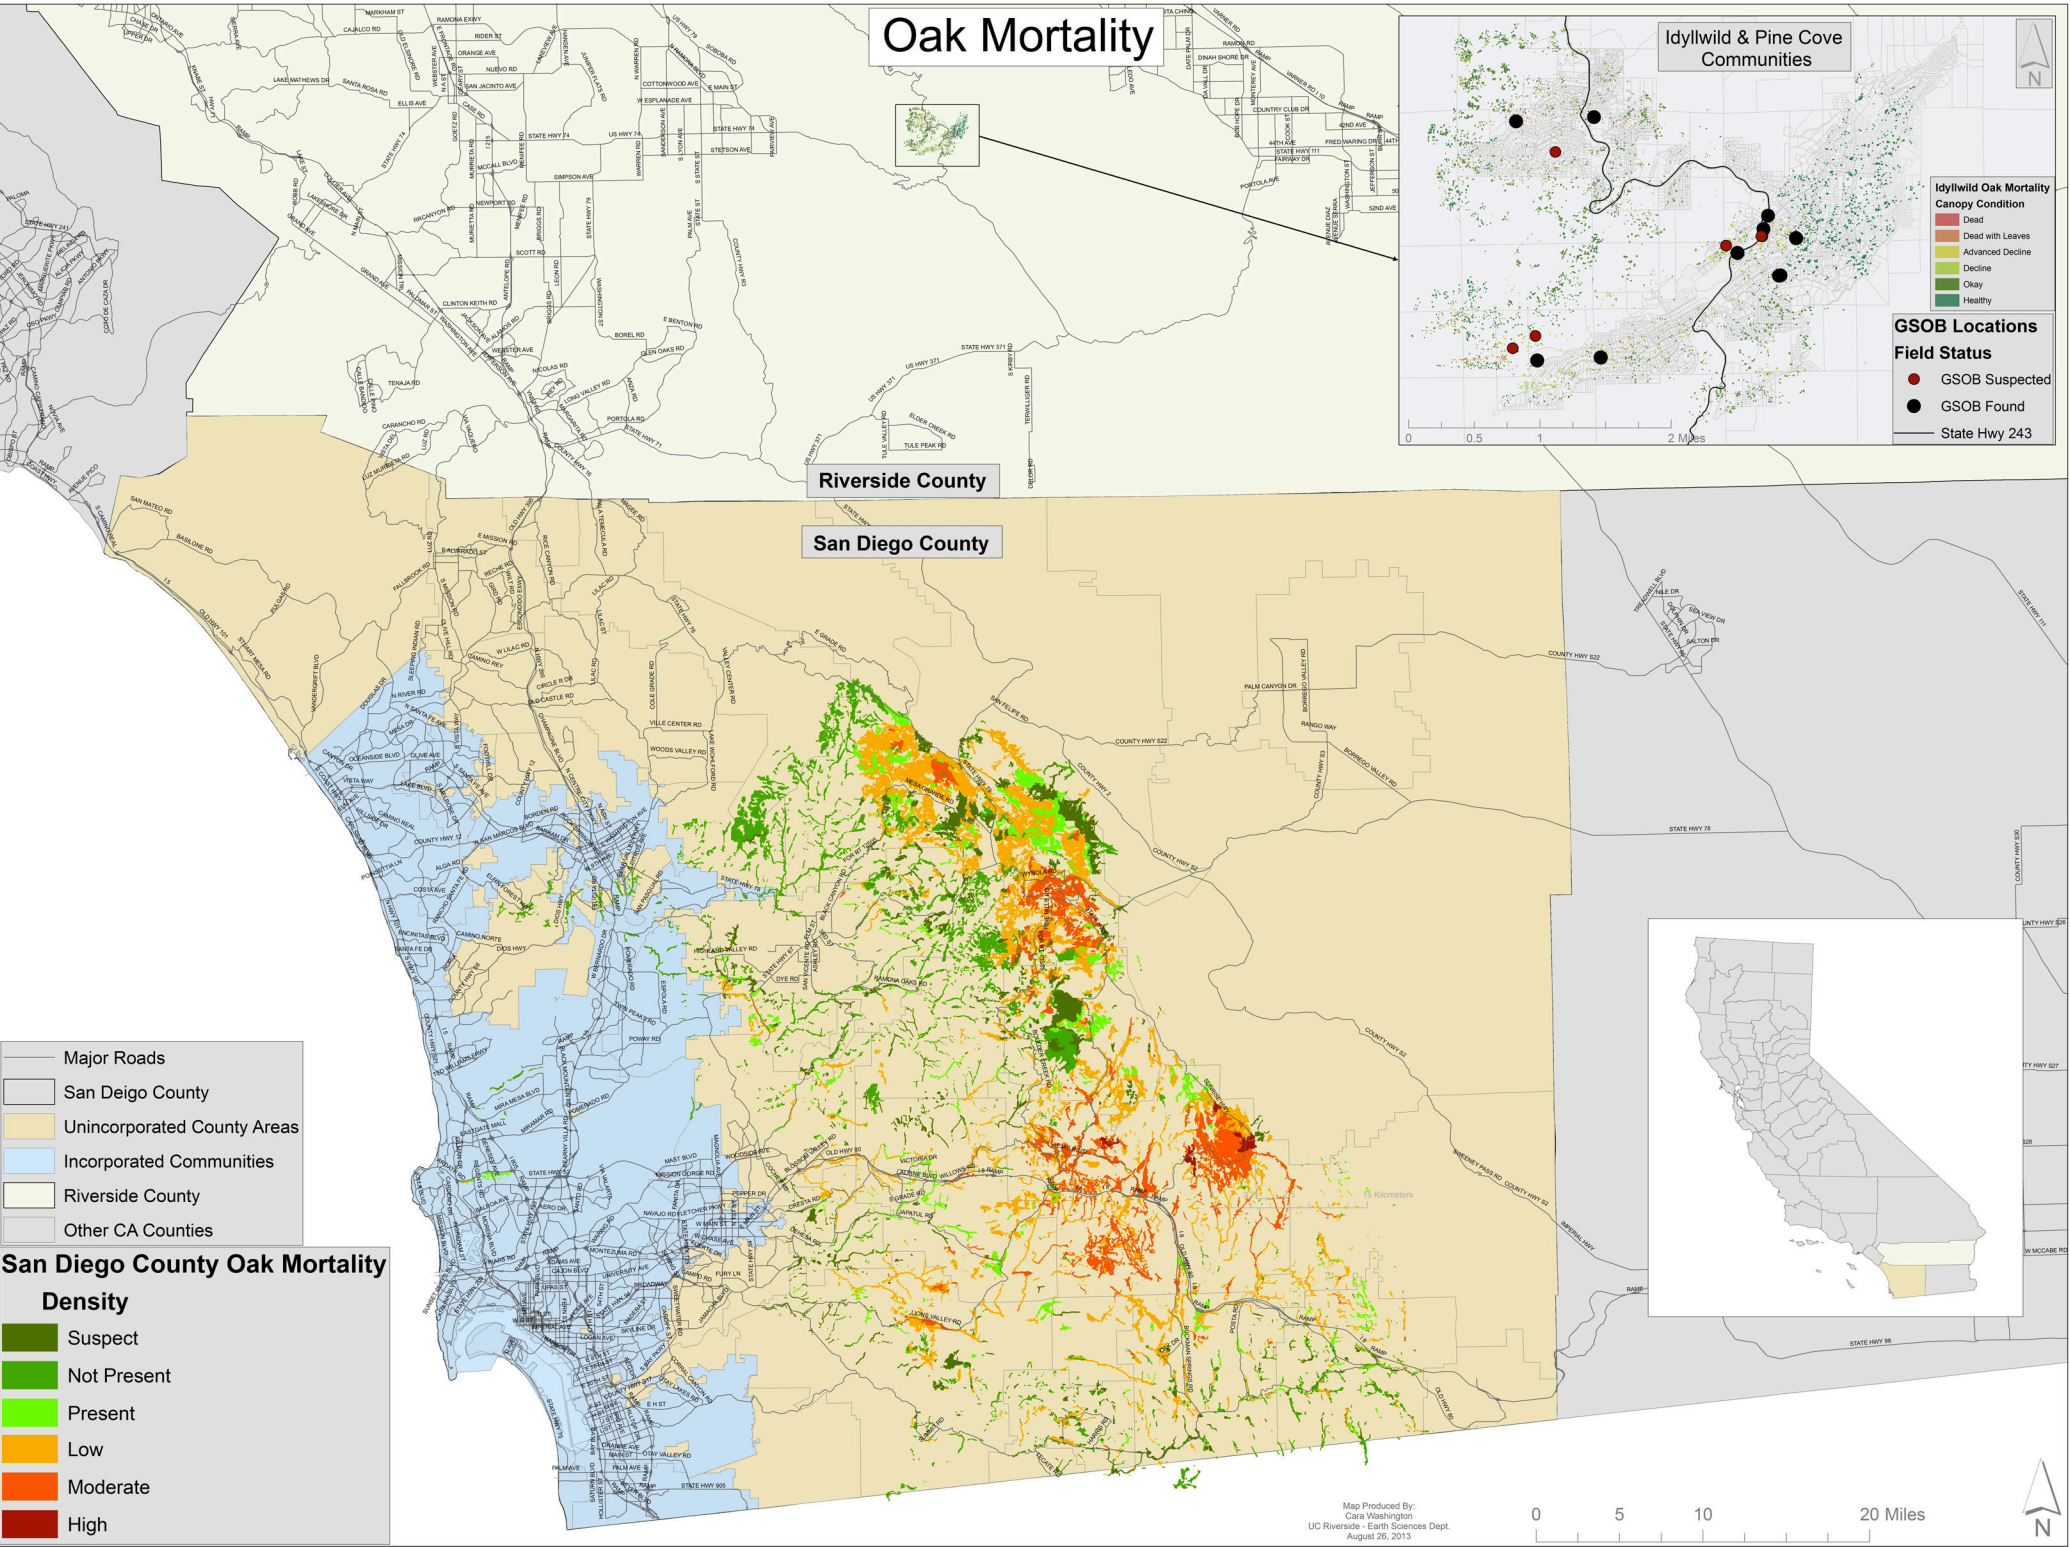

San Diego County Oak Mortality Density

- Suspect
- Not Present
- Present
- Low
- Moderate
- High