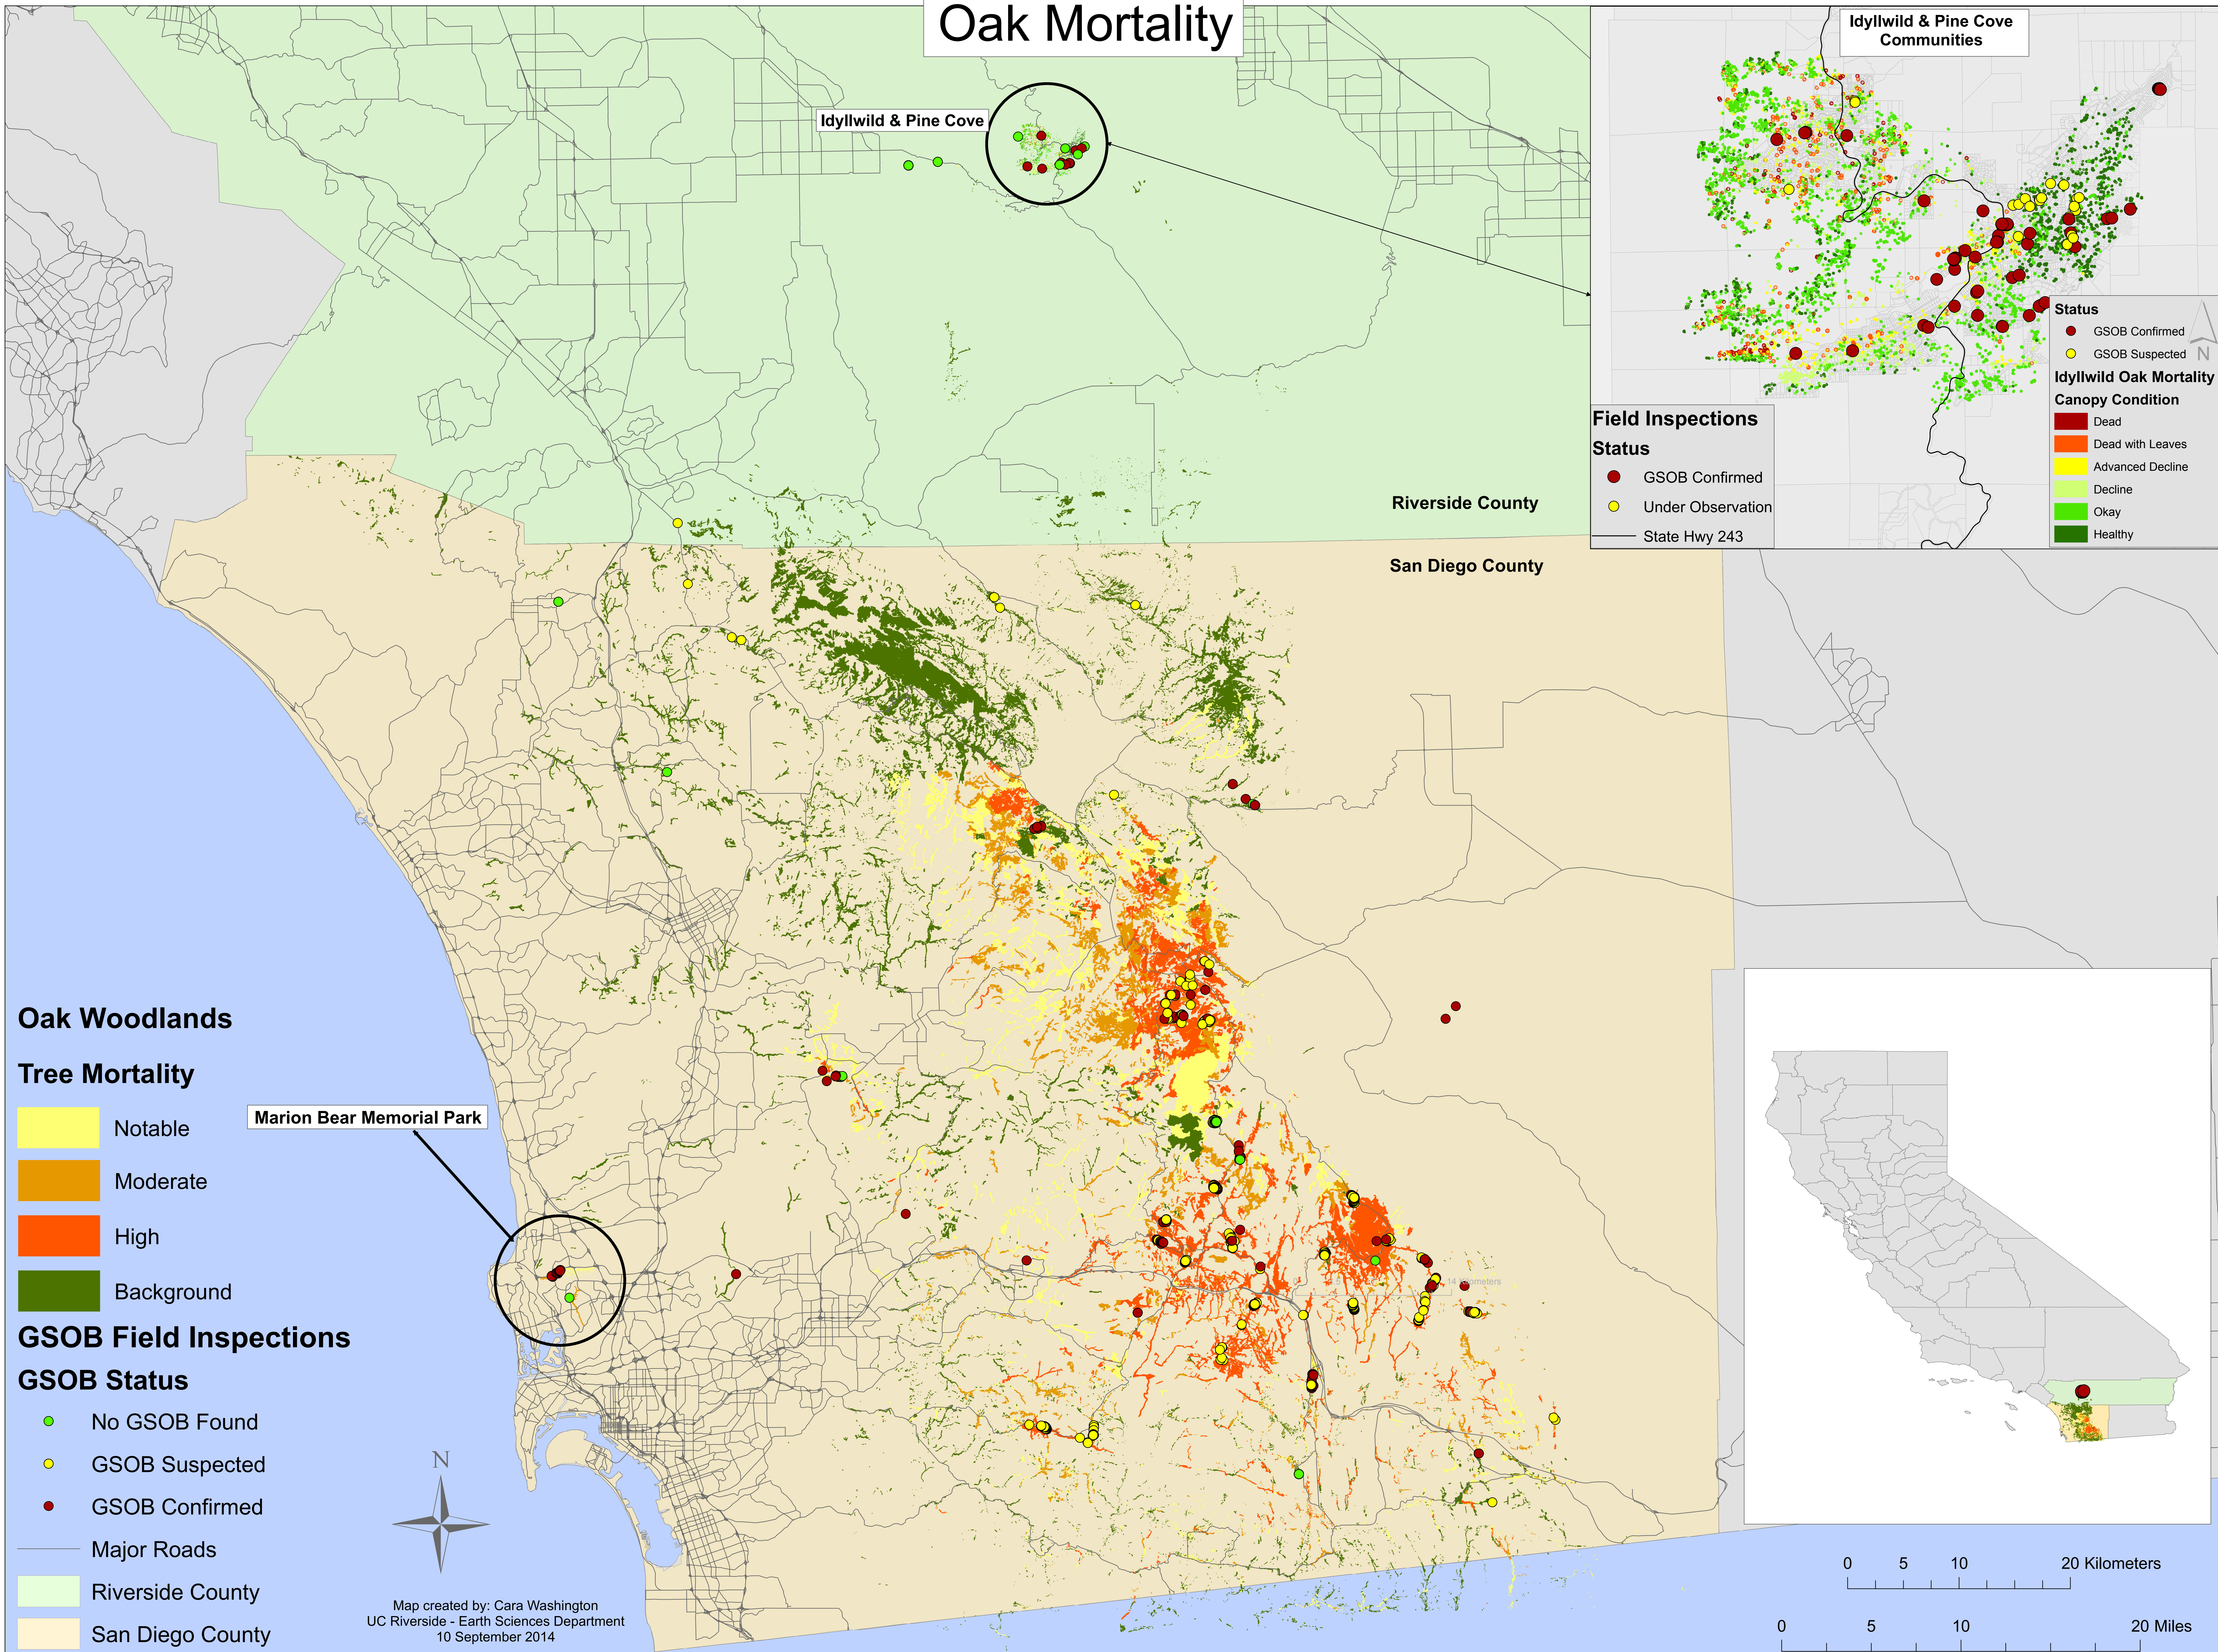

# Oak Mortality

Idyllwild & Pine Cove

Riverside County

San Diego County

Idyllwild & Pine Cove Communities

### Field Inspections

- Status**
- GSOB Confirmed
  - Under Observation
  - State Hwy 243

### Idyllwild Oak Mortality Canopy Condition

- Dead
- Dead with Leaves
- Advanced Decline
- Decline
- Okay
- Healthy

### GSOB Status

- No GSOB Found
- GSOB Suspected
- GSOB Confirmed

- Major Roads
- Riverside County
- San Diego County

Marion Bear Memorial Park

Map created by: Cara Washington  
UC Riverside - Earth Sciences Department  
10 September 2014