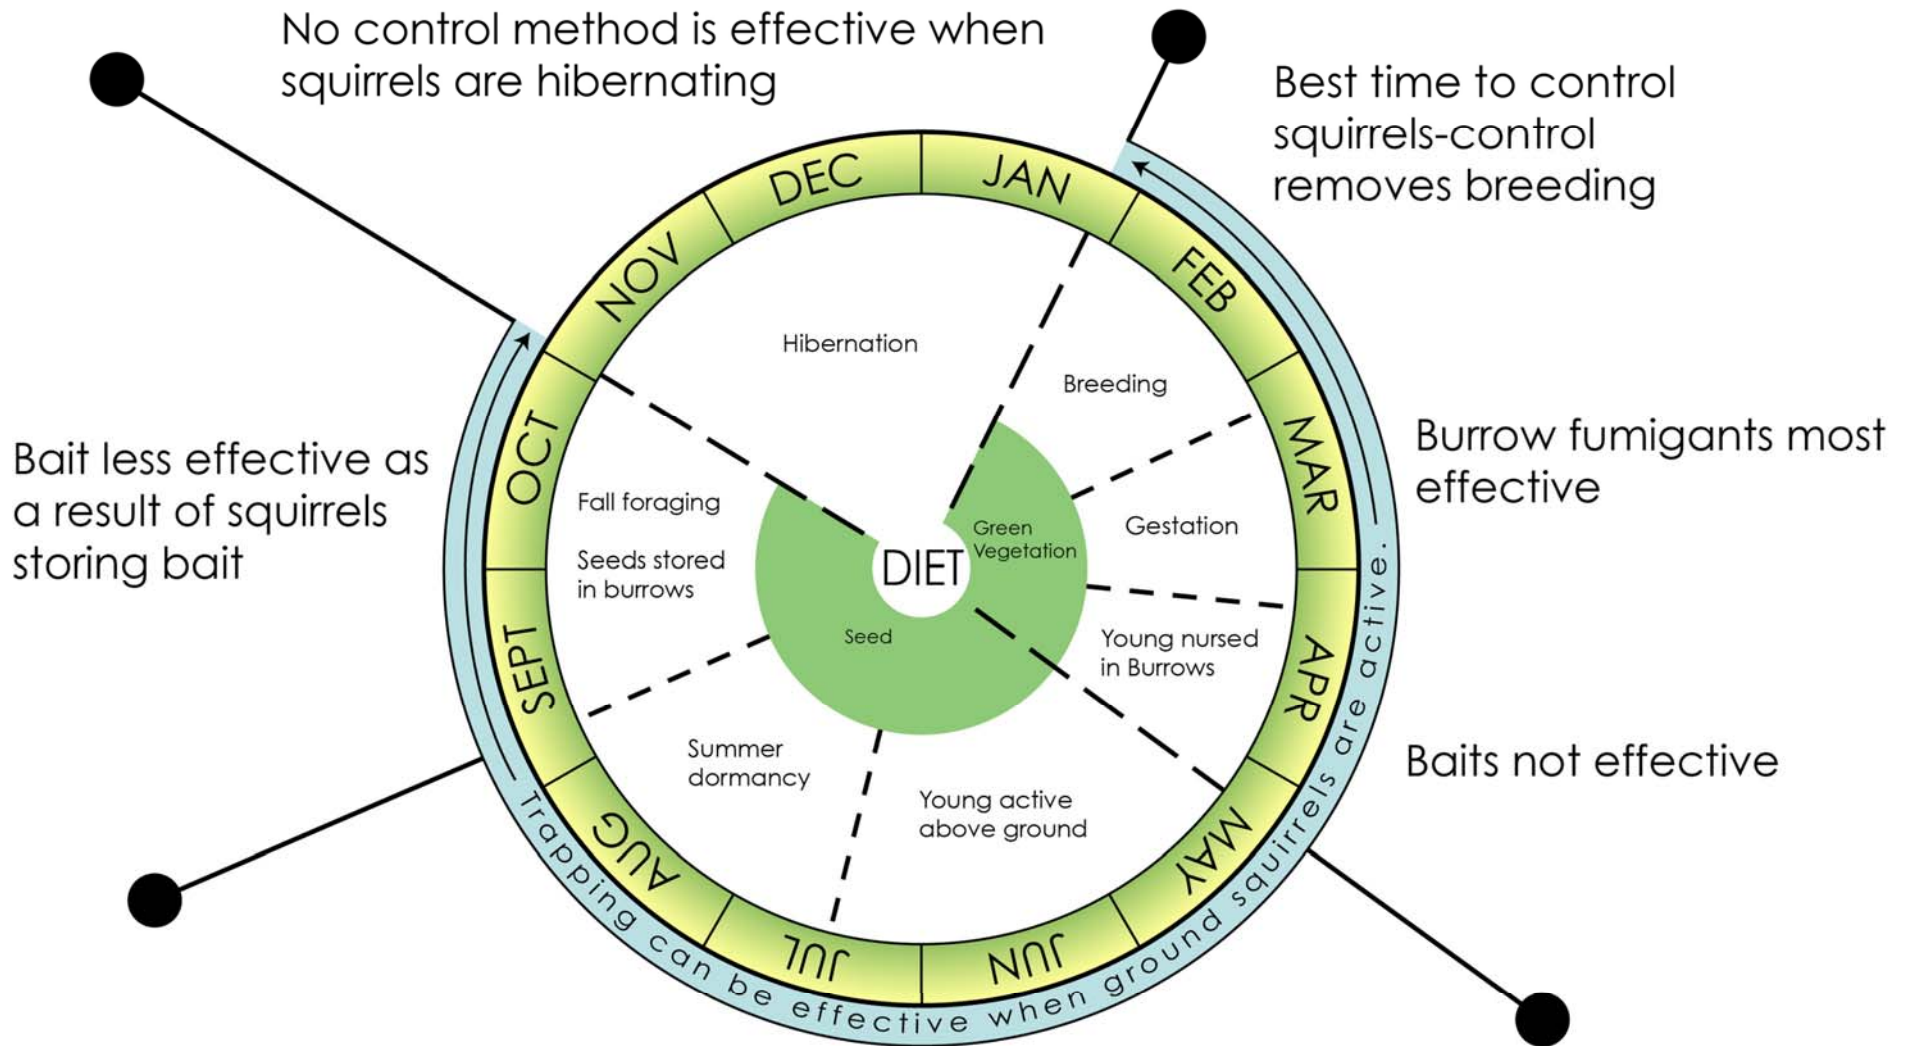

ARDILLAS DE TIERRA DE CALIFORNIA – CALENDARIO DE MANEJO

Cebos con veneno son más efectivos durante este período

California Ground Squirrel - Calendar of Management

Poison baits are most effective during this period

From: University of California Ground Squirrel BMP website: <http://groups.ucanr.org/GSBMP/index.cfm>