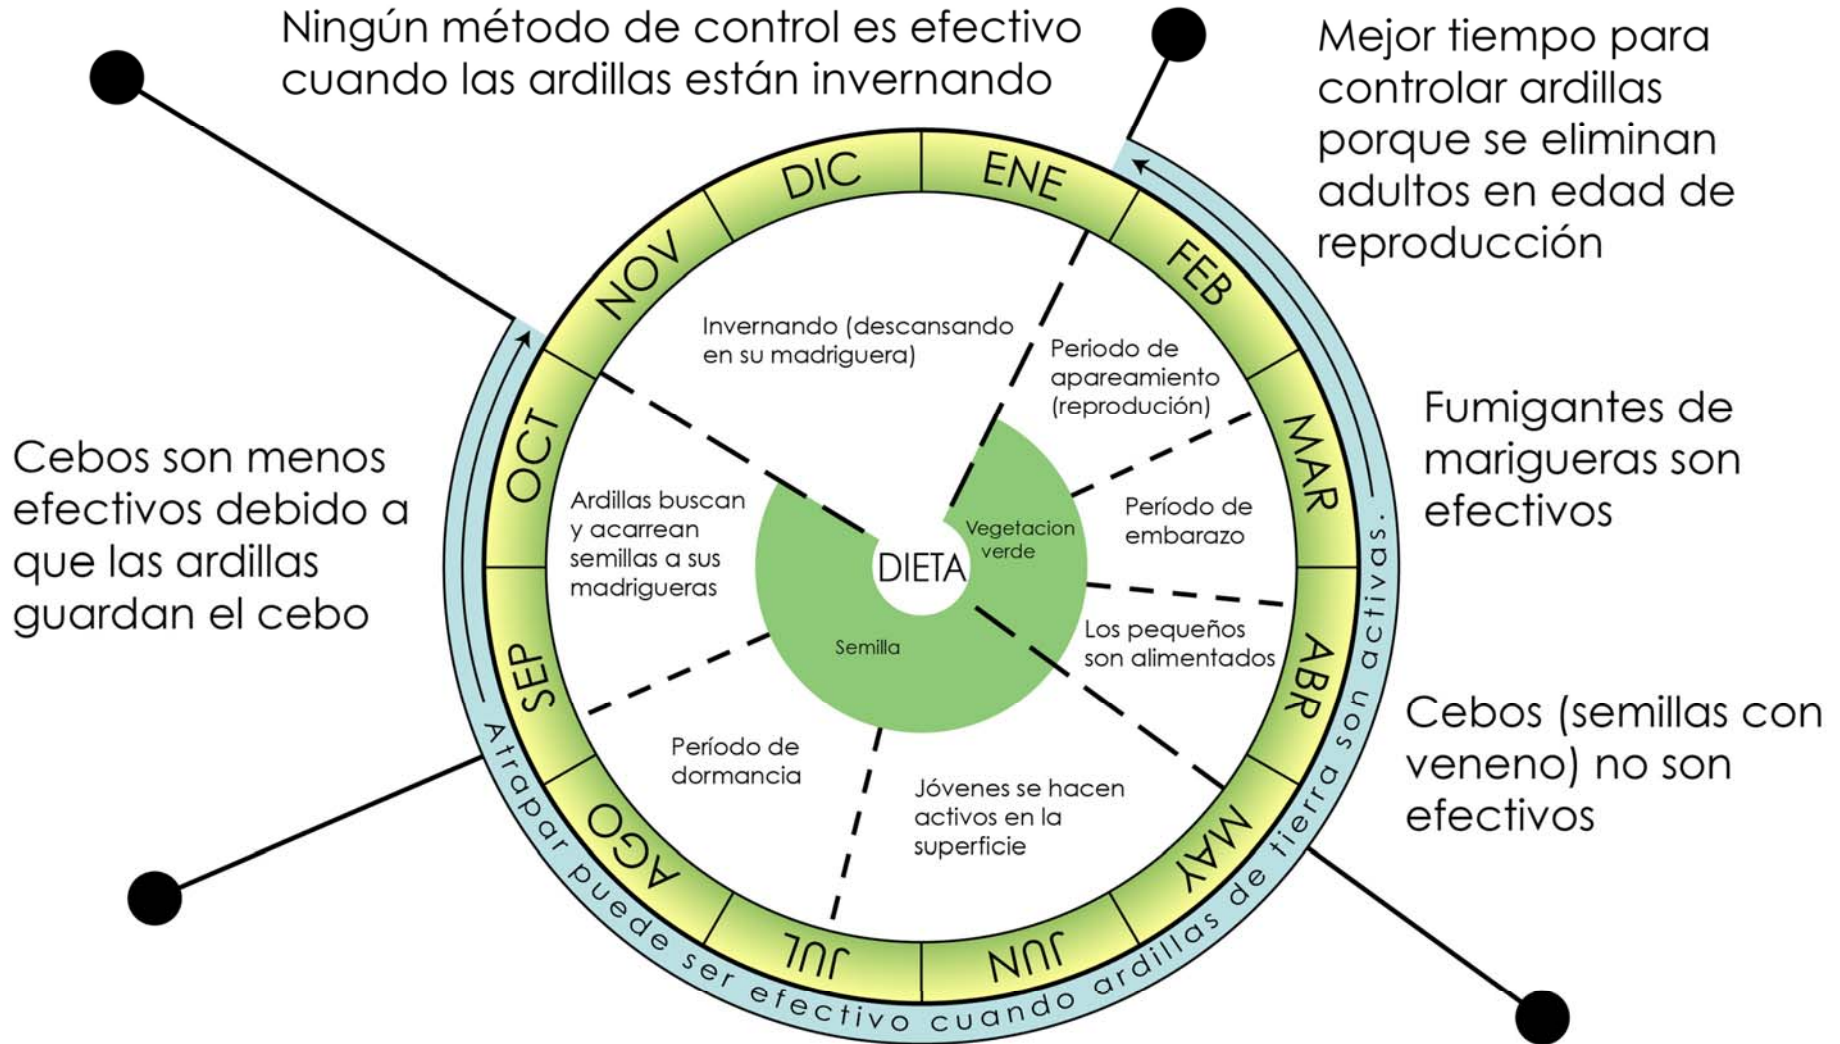

ARDILLAS DE TIERRA DE CALIFORNIA – CALENDARIO DE MANEJO

Cebos con veneno son más efectivos durante este período

California Ground Squirrel - Calendar of Management

Poison baits are most effective during this period

From: University of California Ground Squirrel BMP website: <http://groups.ucanr.org/GSBMP/index.cfm>