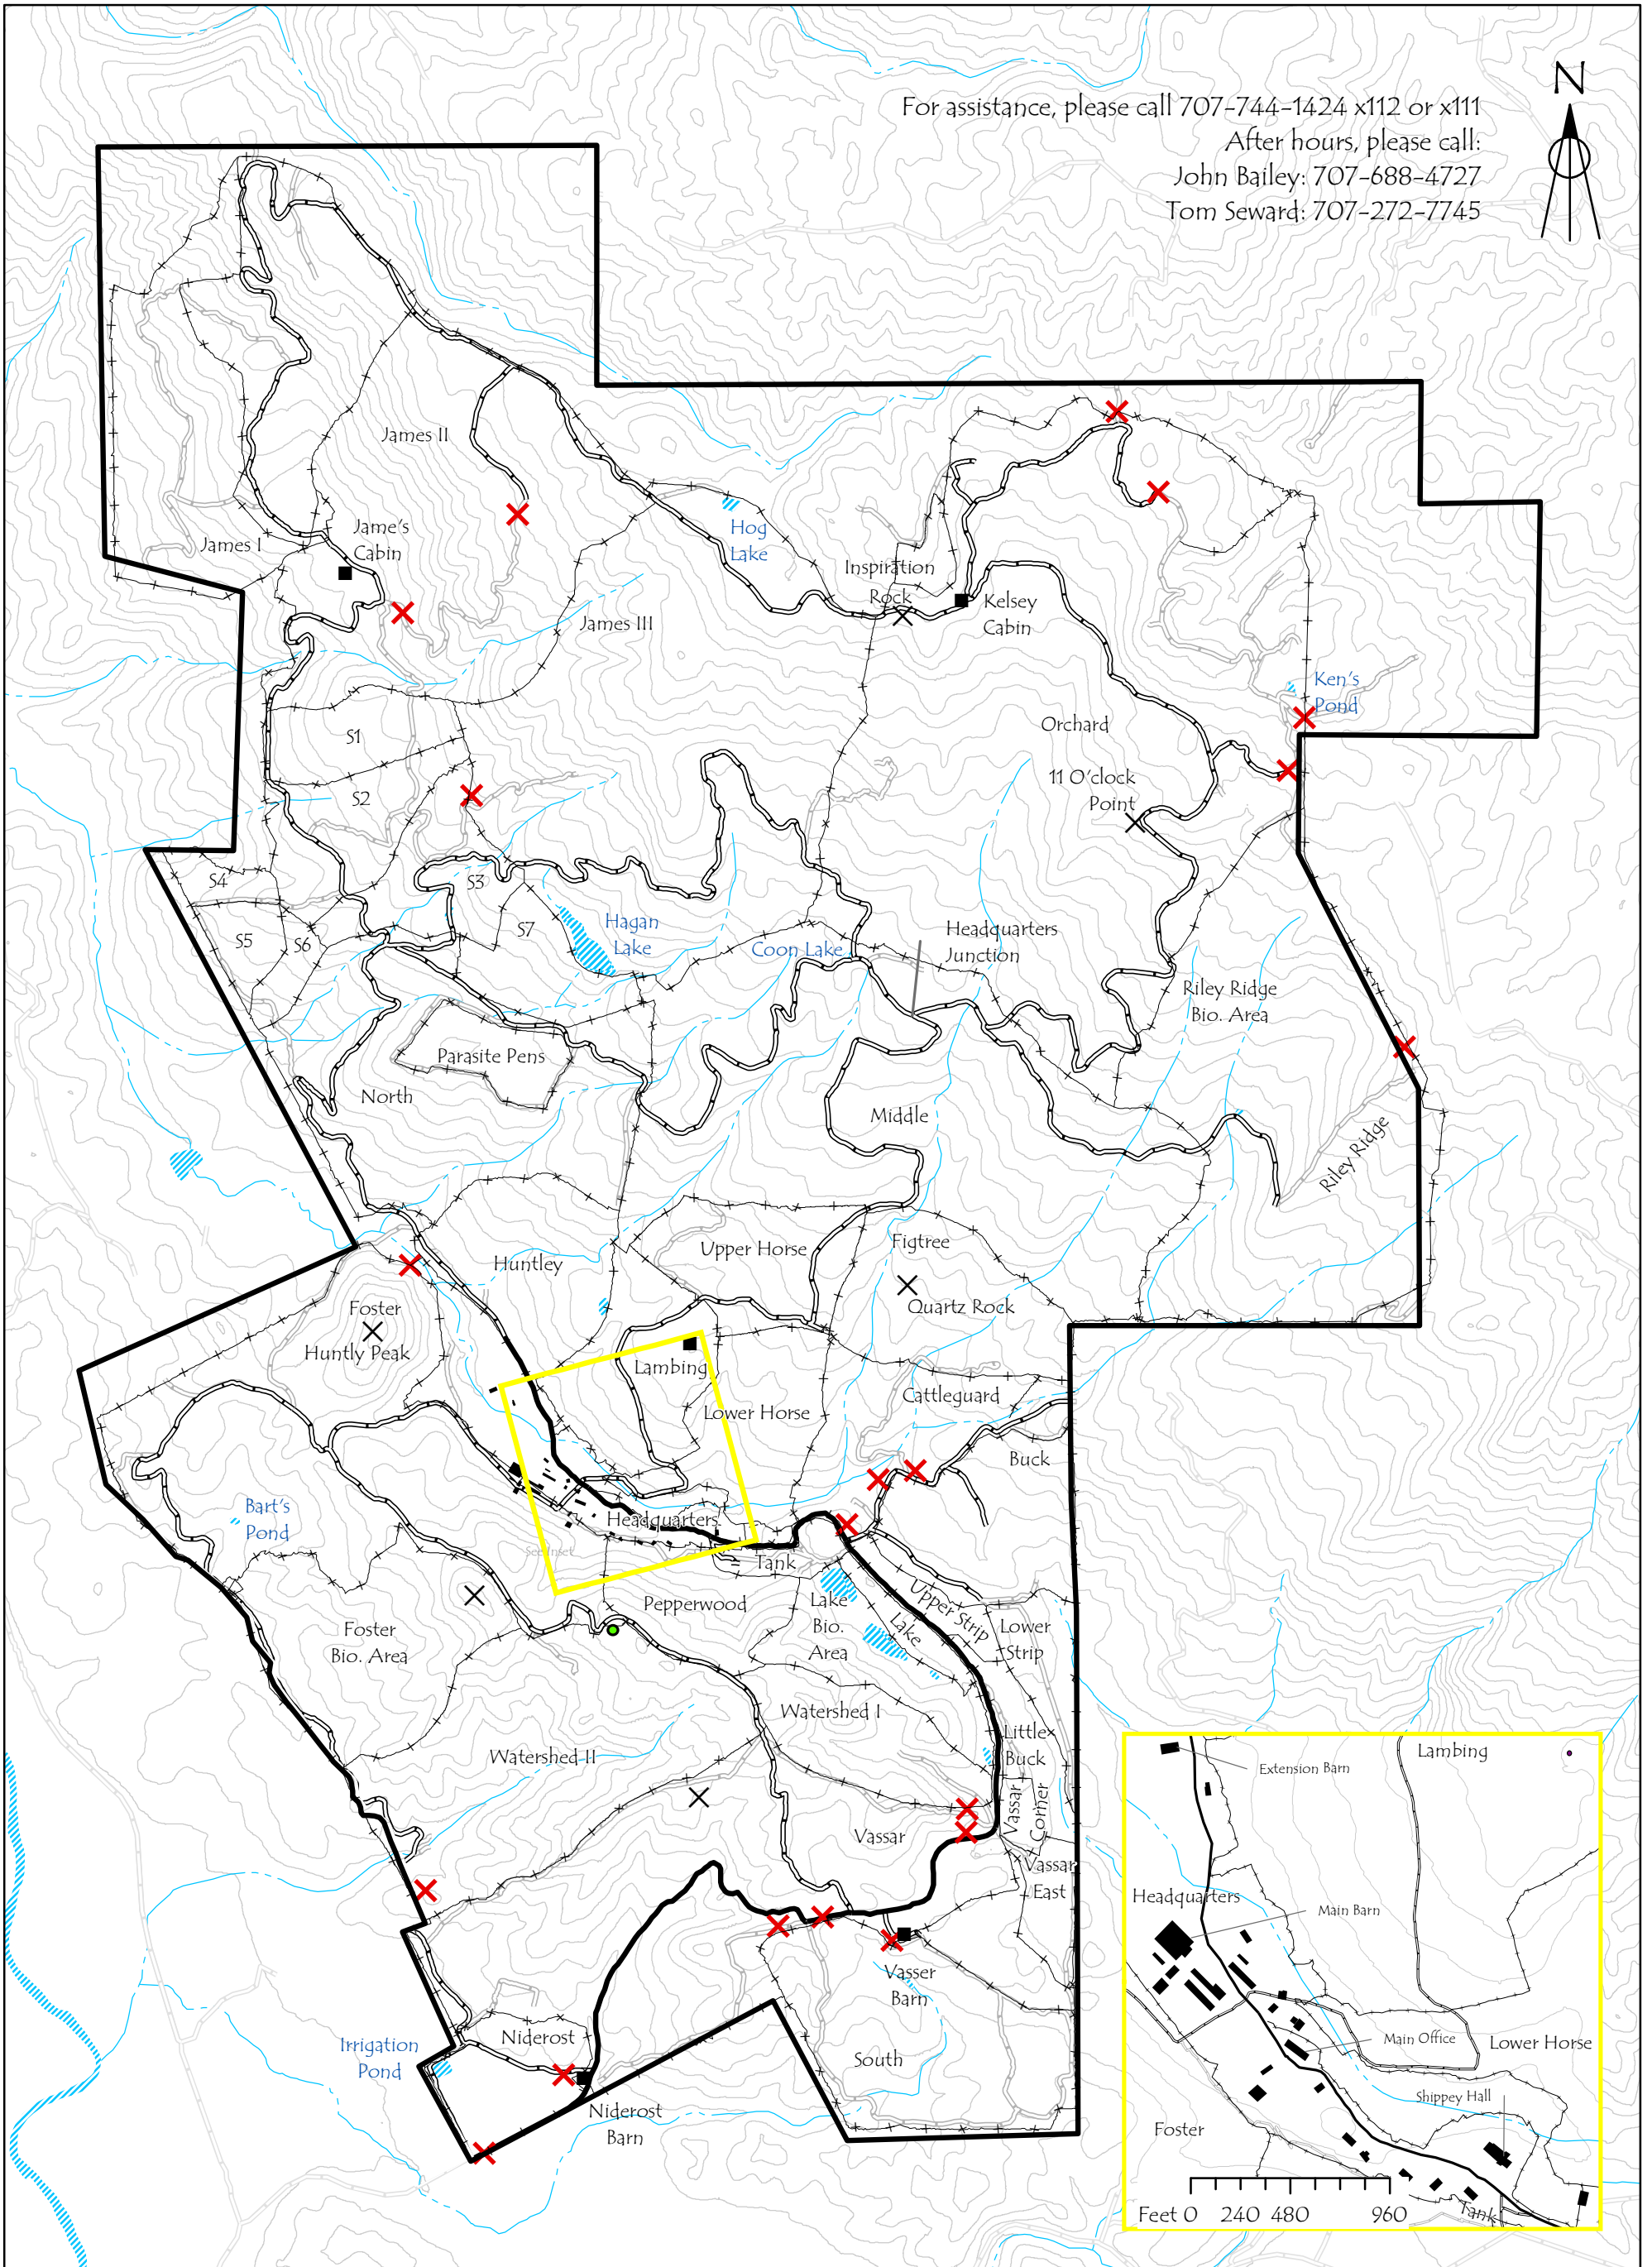

Hopland Research and Extension Center

For assistance, please call 707-744-1424 x112 or x111
 After hours, please call:
 John Bailey: 707-688-4727
 Tom Seward: 707-272-7745

- | | | |
|------------------|----------------------|----------------|
| Center Boundary | Paved | Gates Closures |
| Cell Towers Site | All-Season | Summits |
| Buildings | Seasonal | Waterbodies |
| Pastures | Homesteads and Barns | Streams |

ALL VEHICLES MUST REMAIN ON ROADS!!

L:\big\data\HREC Templates\HREC_Fieldmap Blank new.pdf

University of California
 Agriculture and Natural Resources
 Research and Extension Center System