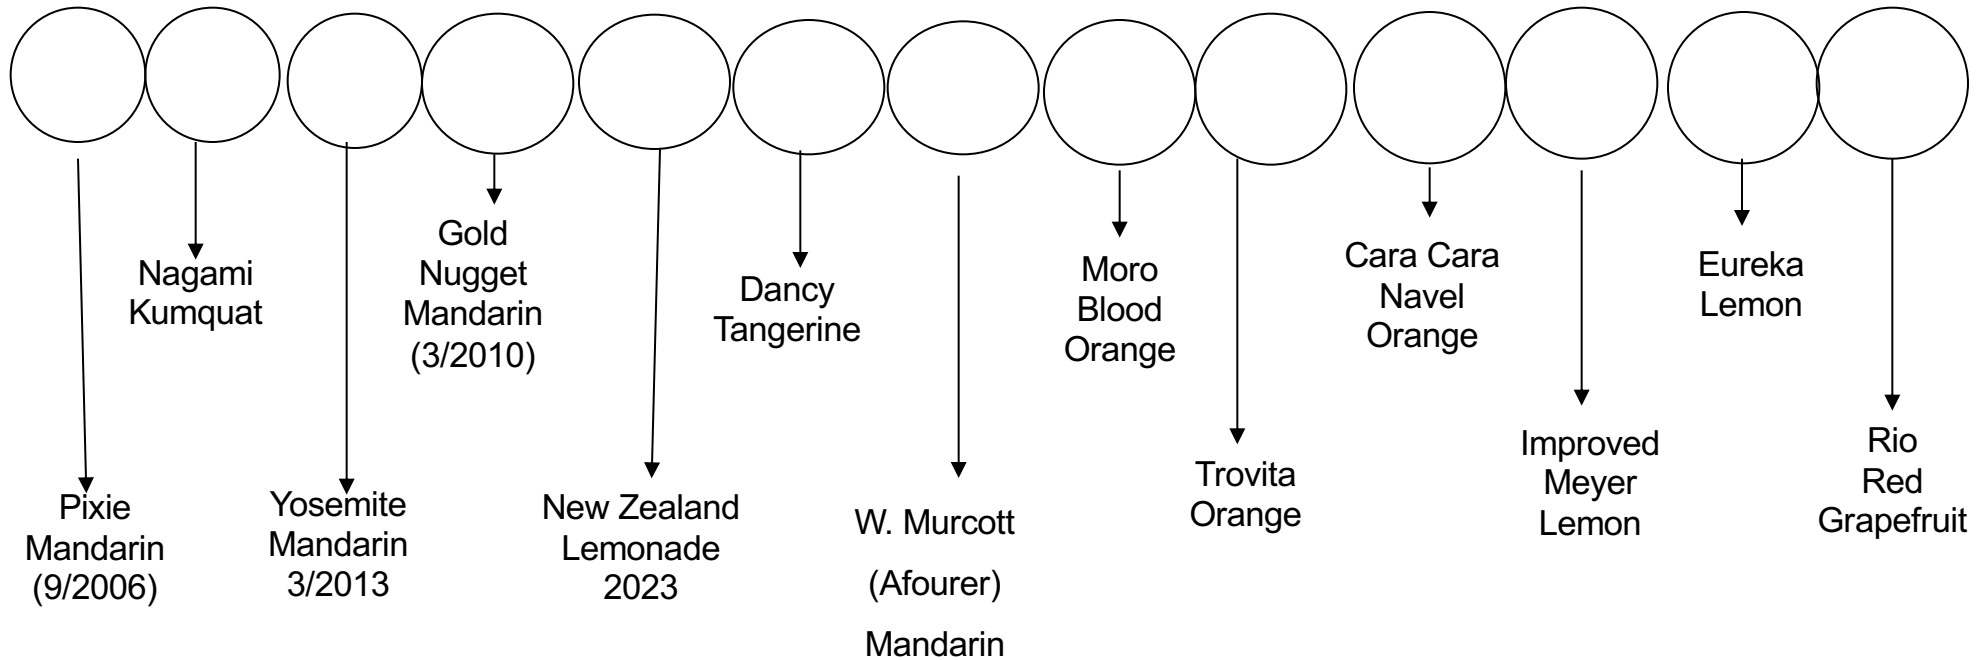

### Asian Pears (2001)

Yoinashi

Chojuro

Hosui

### Espalier Pest Cover Demo (2013)

O' Henry  
Peach

Stella  
Cherry

Fruit Salad  
Tree  
2002  
multigrafted

## Fair Oaks Horticulture Center Citrus Row 2020

All trees planted 3/2006 except as noted

West Side Fence Line

Revised October 2024

NORTH 