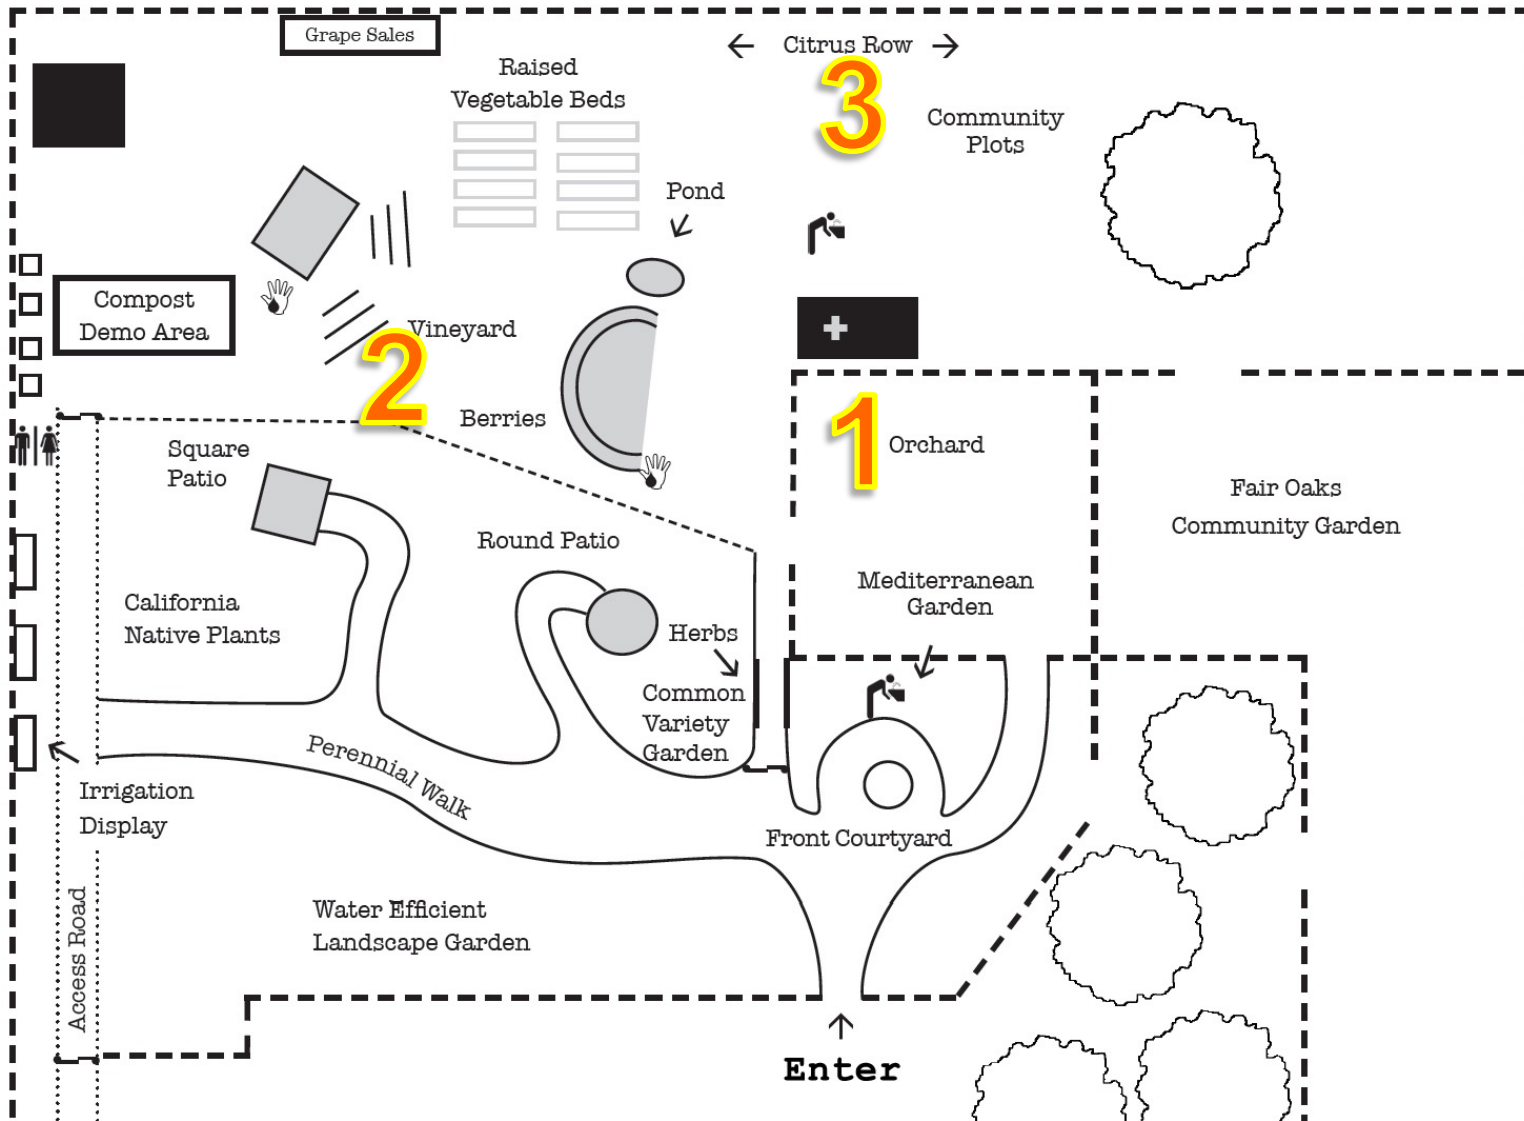

# Fair Oaks Horticulture Center Orchard Maps

Individual maps correspond to numbers below.

Miho Wase  
Satsuma  
Mandarin 2010

Minneola  
Tangelo  
1998

Owari  
Satsuma  
Mandarin 1998

South  
African  
Guava  
2017

### Espalier Pest Cover Demo (2013)

O' Henry  
Peach

Stella  
Cherry

Fruit Salad  
Tree  
2002  
multigrafted

## Fair Oaks Horticulture Center Citrus Row 2020

All trees planted 3/2006 except as noted

West Side Fence Line

Revised October 2024

NORTH 